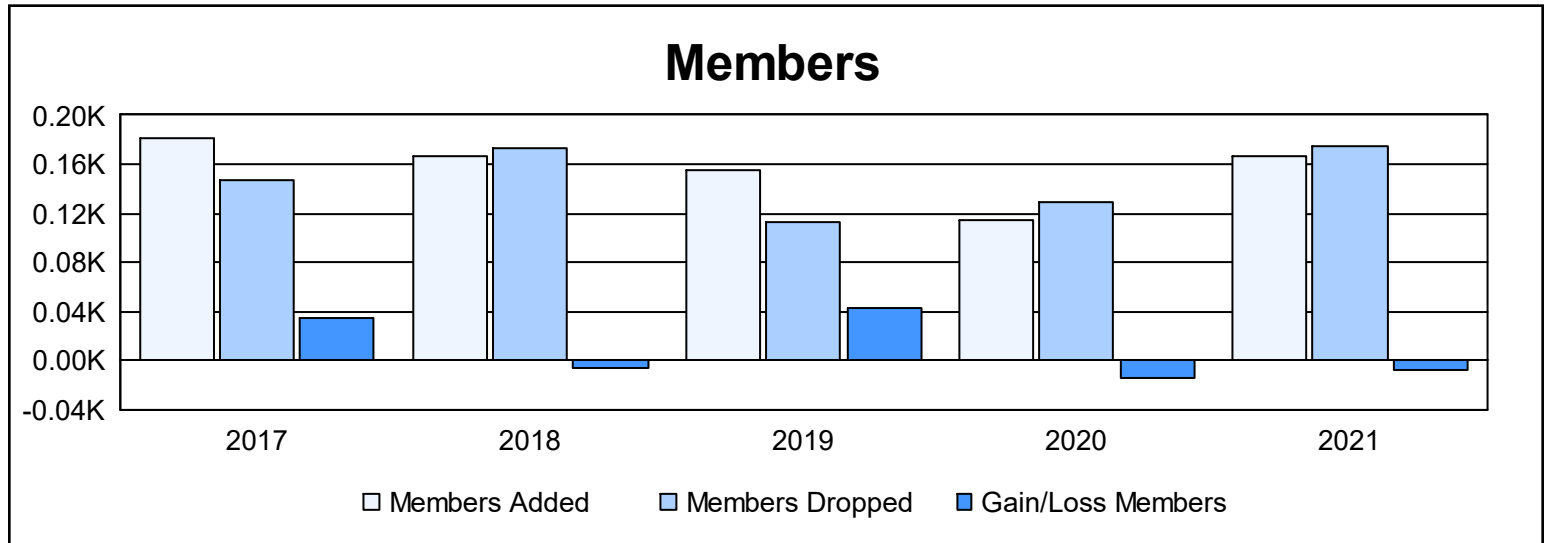

Year	New Clubs	Dropped Clubs	Gain/ Loss Clubs	New Members	Charter Members	Reinstate Members	Transfer Members	Total Member Added	Total Members Dropped	Gain/ Loss Members
2016-2017	2	0	2	130	43	1	7	181	147	34
2017-2018	1	1	0	137	23	2	5	167	173	-6
2018-2019	0	0	0	147	0	0	8	155	113	42
2019-2020	0	0	0	110	0	1	4	115	129	-14
2020-2021	1	1	0	76	20	1	70	167	174	-7
<b>Average</b>	<b>1</b>	<b>0</b>	<b>0</b>	<b>120</b>	<b>17</b>	<b>1</b>	<b>19</b>	<b>157</b>	<b>147</b>	<b>10</b>

### Membership Composition June 2021 Cumulative