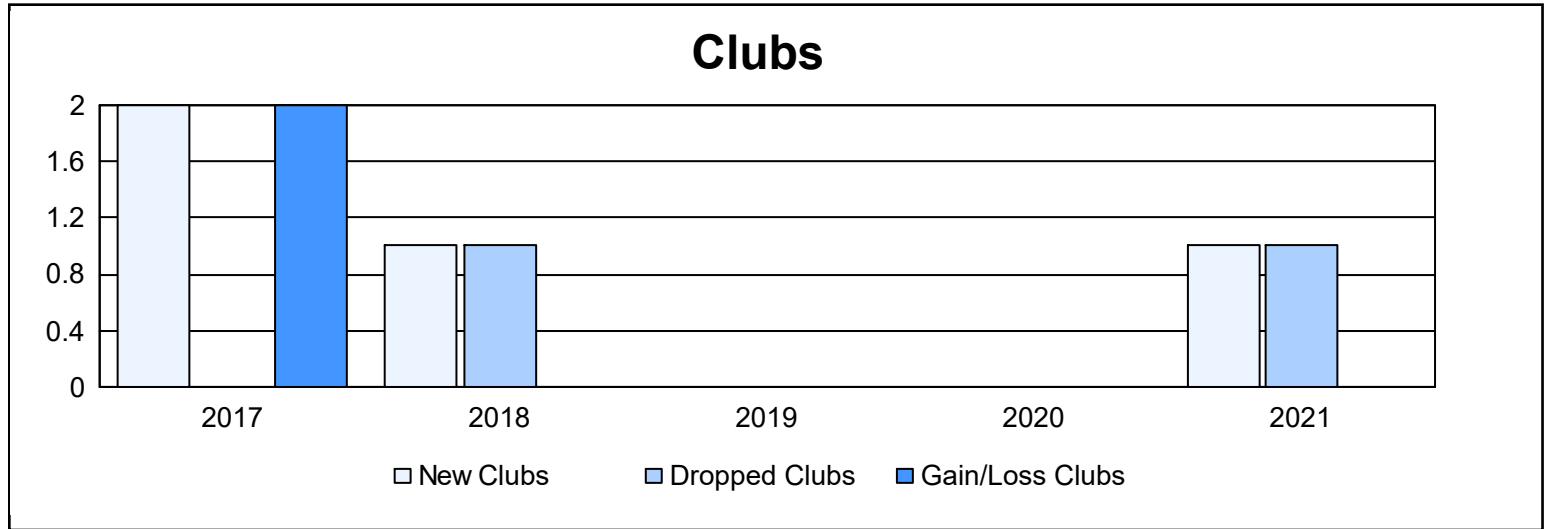

Year	New Clubs	Dropped Clubs	Gain/ Loss Clubs	New Members	Charter Members	Reinstate Members	Transfer Members	Total Member Added	Total Members Dropped	Gain/ Loss Members
2016-2017	2	0	2	130	43	1	7	181	147	34
2017-2018	1	1	0	137	23	2	5	167	173	-6
2018-2019	0	0	0	147	0	0	8	155	113	42
2019-2020	0	0	0	110	0	1	4	115	129	-14
2020-2021	1	1	0	76	20	1	70	167	174	-7
<b>Average</b>	<b>1</b>	<b>0</b>	<b>0</b>	<b>120</b>	<b>17</b>	<b>1</b>	<b>19</b>	<b>157</b>	<b>147</b>	<b>10</b>

### Membership Composition June 2021 Cumulative